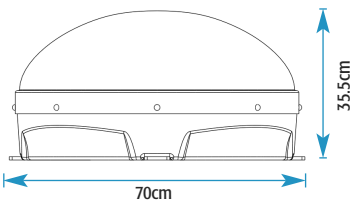

■ Dimensions